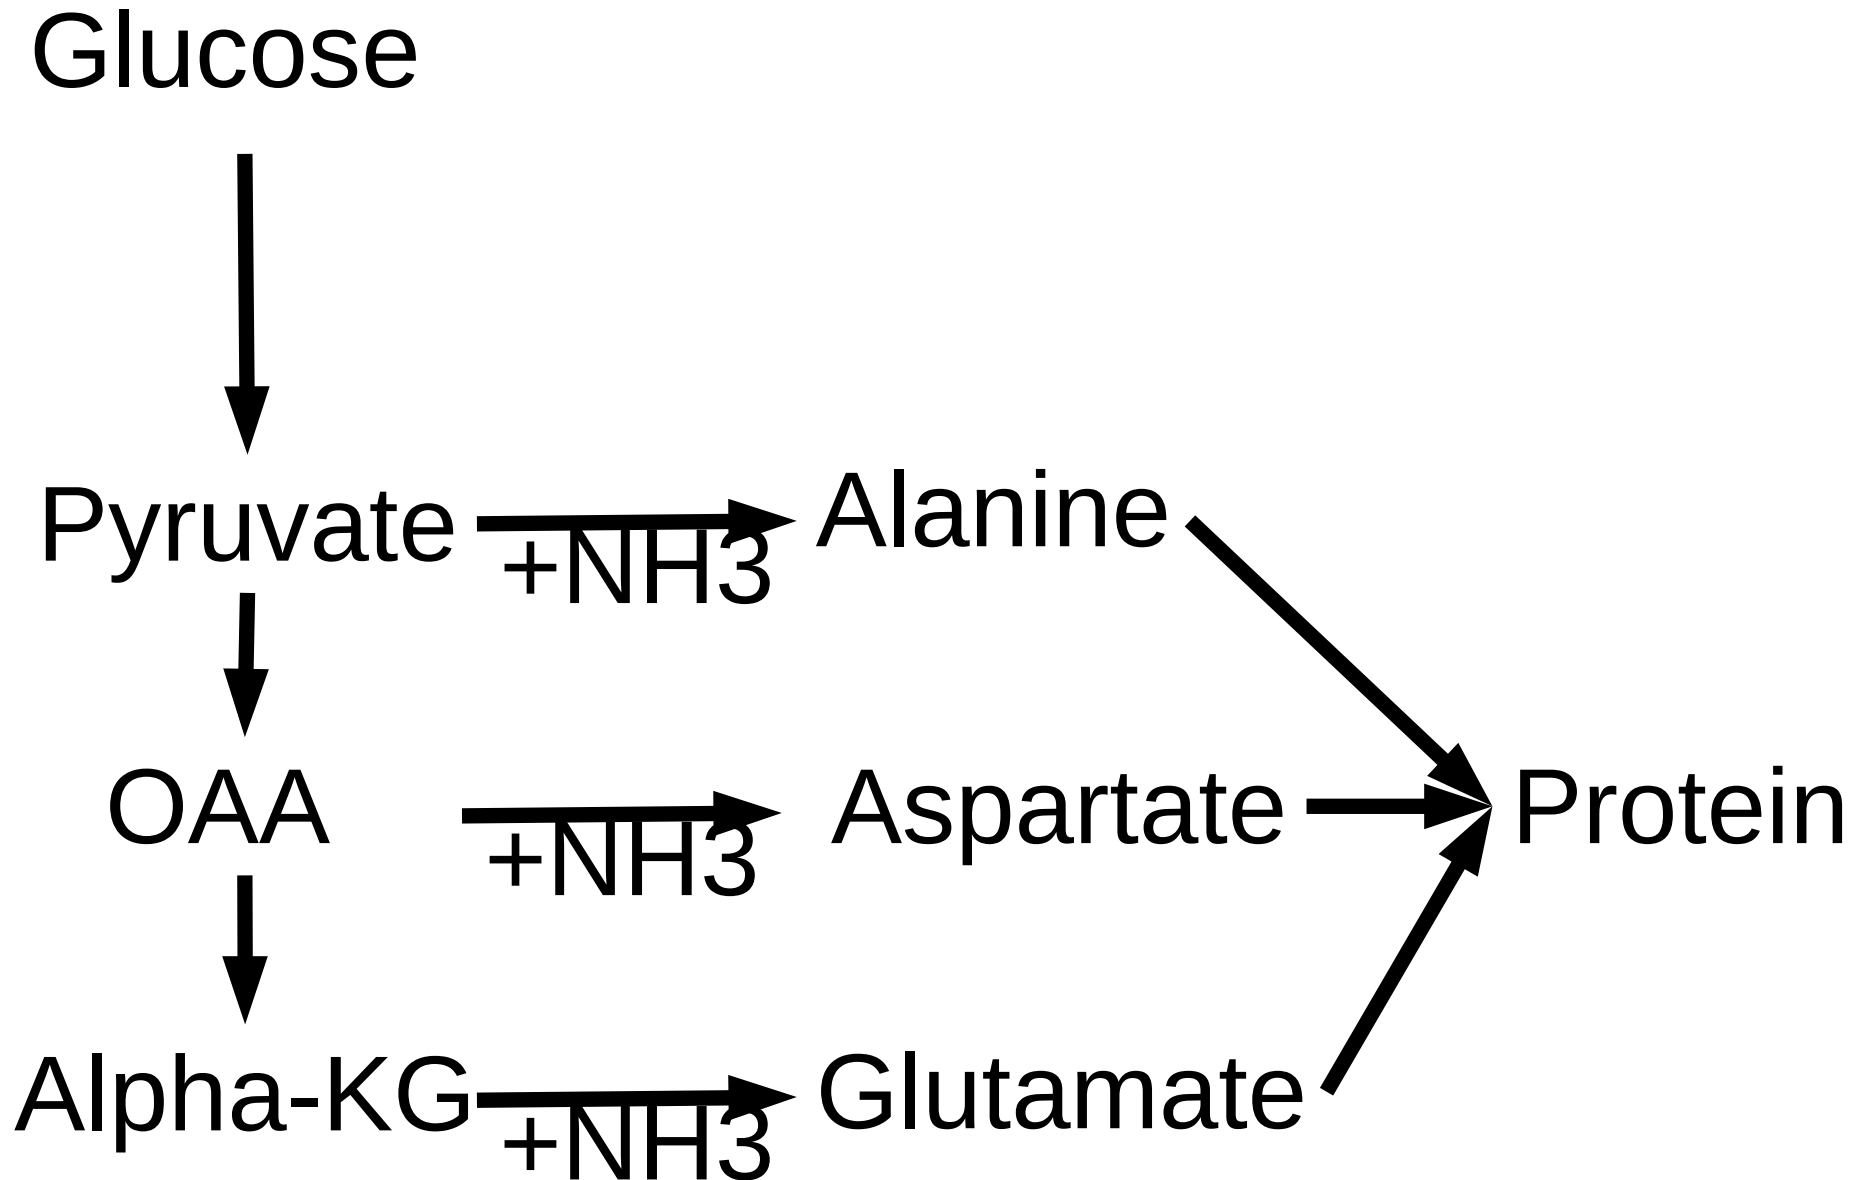

Fructose

Na⁺ Glucose Co-transporter

Glucose enter the cell

GLUT

Glucose
Transporter

Uniport

Glucose in the Cell

Glucose -> H₂O + CO₂

Glucose \rightarrow $6\text{CO}_2 + 6\text{H}_2\text{O}$

$2.8 \times 6 = 16.8$ mol Water

H₂O MW 18

$18 \times 16.8 = 300$ gm

Glucose in the Cell

Glucose

Glycogen

Glucose

Glucose in the Cell

Glucose in the Cell

Glucose in the Cell

Glucose in the Cell

Food

Life of Glucose

Glucose

FA